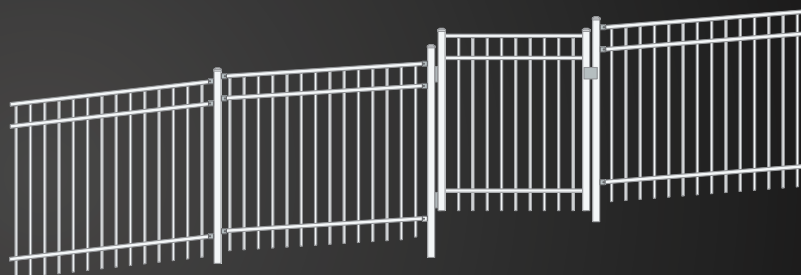

Contemporary fencing is very popular for pool fencing and complies with NZBC Clause F9 & 162C of the Building Act (pool safety legislation). Matching pool gates can be supplied with self-closing hinges and child resistant locks, to meet pool fencing regulations.

Offered in four popular heights; 1200mm, 1350mm, 1500mm or 1800mm, Contemporary fencing panels are 2400mm wide and finished in standard satin black, or can be powder coated in a custom colour of your choice. Robust square balusters, an extra top rail and high quality cast aluminium components, makes this fencing strong and ready for years of work.

STANDARD FENCE

STANDARD STRAIGHT FENCE

Available in a choice of 4 popular heights, with options for arrowheads or matching gates.

RAKED FENCE

RAKED FENCE

Only available in 1200mm high panels, 500mm rise over 2400mm width (maximum) = 12°adjustment (maximum)

STANDARD & STEPPED FENCE

STEPPED FENCE

STEPPED FENCE

Panels can be stepped to match slope. Higher panels may be needed to comply with pool fencing regulations.

FENCE SPECIFICATIONS

STANDARD HEIGHTS

1200mm, 1350mm,
1500mm or 1800mm