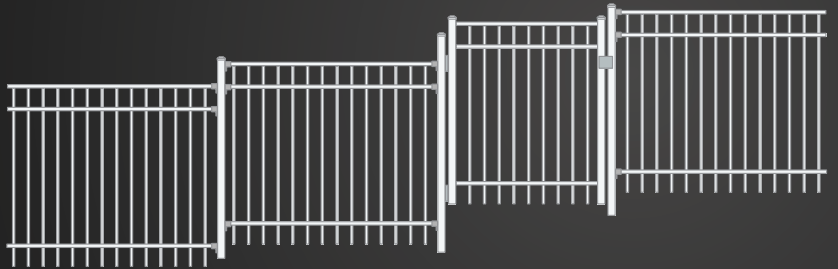

Contemporary fencing is very popular for pool fencing and complies with NZBC Clause F9 & 162C of the Building Act (pool safety legislation). Matching pool gates can be supplied with self-closing hinges and child resistant locks, to meet pool fencing regulations.

Offered in four popular heights; 1200mm, 1350mm, 1500mm or 1800mm, Contemporary fencing panels are 2400mm wide and finished in standard satin black, or can be powder coated in a custom colour of your choice. Robust square balusters, an extra top rail and high quality cast aluminium components, makes this fencing strong and ready for years of work.

STANDARD FENCE

STANDARD STRAIGHT FENCE

Available in a choice of 4 popular heights, with options for arrowheads or matching gates.

RAKED FENCE

RAKED FENCE

Only available in 1200mm high panels, 500mm rise over 2400mm width (maximum) = 12°adjustment (maximum)

STANDARD & STEPPED FENCE

STEPPED FENCE

STEPPED FENCE

Panels can be stepped to match slope. Higher panels may be needed to comply with pool fencing regulations.

FENCE SPECIFICATIONS

STANDARD HEIGHTS

1200mm, 1350mm,
1500mm or 1800mm