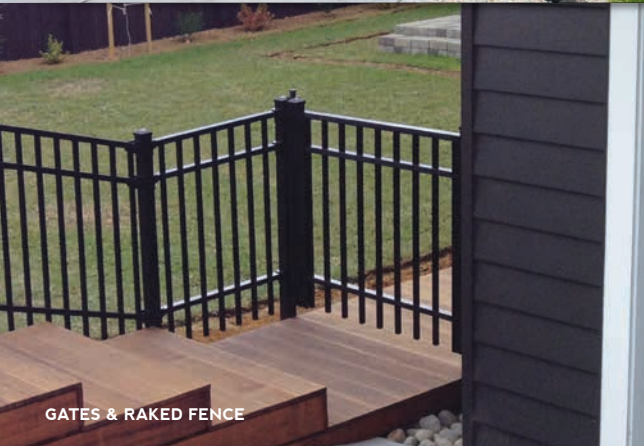

CONTEMPORARY FENCE & GATE SYSTEMS

SANCTUARY ®
FENCES AND GATES

www.HOMEPLUS.co.nz

CONTEMPORARY FENCING

RAKED FENCE & MATCHING GATE

STRONG AND SAFE POOL AND PERIMETER FENCING

Sanctuary Contemporary Fencing is ideal for enclosing your pool or property and can be finished off with matching gates. Manufactured from the highest quality aluminium for corrosion resistance and strength, Contemporary fencing is built for long term resilience.

Offered in four popular heights; 1200mm, 1350mm, 1500mm or 1800mm, Contemporary fencing panels are 2400mm wide and finished in standard satin black, or can be powder coated in a custom colour of your choice. Robust square balusters, an extra top rail and high quality cast aluminium components, makes this fencing strong and ready for years of work.

STANDARD FENCE

STANDARD STRAIGHT FENCE

Available in a choice of 4 popular heights, with options for arrowheads or matching gates.

RAKED FENCE

RAKED FENCE

Only available in 1200mm high panels, 500mm rise over 2400mm width (maximum) = 12°adjustment (maximum)

SANCTUARY  [®]
FENCES AND GATES

GATE & STANDARD FENCE

CONTEMPORARY GATES

STANDARD GATE

GATE WITH ARROWHEAD

Standard gates manufactured to match the Contemporary fence range. Arrowhead gates custom made to order.