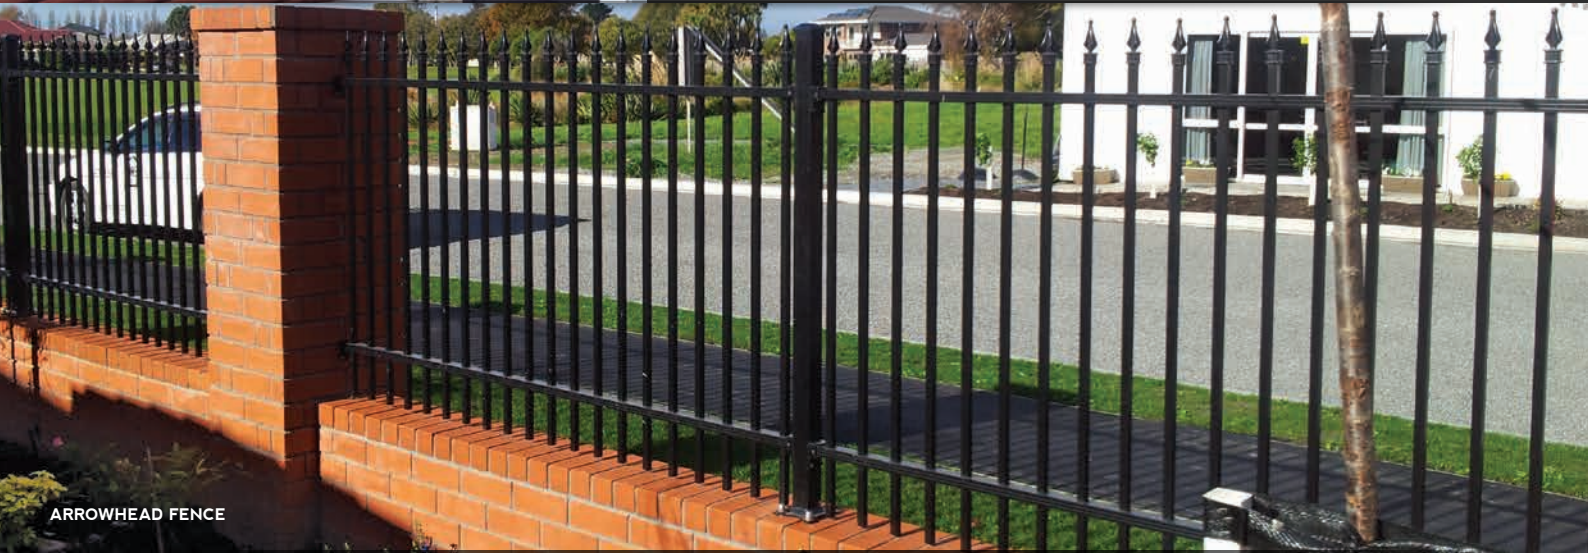

GATES & RAKED FENCE

ARROWHEAD FENCE

*For warranty terms & conditions see www.homeplus.co.nz

Available from:

Our team of professionals will help you to customise your new Contemporary fence and gate system, with an onsite consultation that includes a free measure and quote.

For more information call your local HomePlus store on **0800 466 375**

Authorised Installer

www.homeplus.co.nz

H/BRCONFENCE/17

The products in this catalogue are the subject of intellectual property protection. HomePlus®, the HomePlus Device® and Sanctuary® are registered trademarks of Juralco Aluminium Building Products Ltd. All dimensions given are approximate and should be checked prior to installation. Photographs or illustrations may not exactly match the specification available in your area. Please consult your nearest HomePlus display centre for advice. - ©Juralco Aluminium Building Products Ltd 2017. Delux is a registered trademark of Delux Group (Australia) PTY LTD.