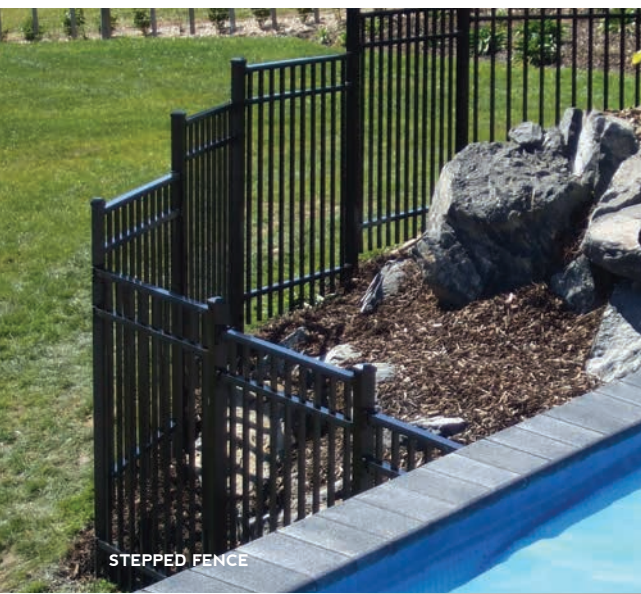

CONTEMPORARY FENCE & GATE SYSTEMS

SANCTUARY ®
FENCES AND GATES

www.HOMEPLUS.co.nz

CONTEMPORARY FENCING

RAKED FENCE & MATCHING GATE

STRONG AND SAFE POOL AND PERIMETER FENCING

Sanctuary Contemporary Fencing is ideal for enclosing your pool or property and can be finished off with matching gates. Manufactured from the highest quality aluminium for corrosion resistance and strength, Contemporary fencing is built for long term resilience.

Offered in four popular heights; 1200mm, 1350mm, 1500mm or 1800mm, Contemporary fencing panels are 2400mm wide and finished in standard satin black, or can be powder coated in a custom colour of your choice. Robust square balusters, an extra top rail and high quality cast aluminium components, makes this fencing strong and ready for years of work.

STANDARD FENCE

STANDARD STRAIGHT FENCE

Available in a choice of 4 popular heights, with options for arrowheads or matching gates.

RAKED FENCE

RAKED FENCE

Only available in 1200mm high panels, 500mm rise over 2400mm width (maximum) = 12°adjustment (maximum)

STANDARD & STEPPED FENCE

STEPPED FENCE

STEPPED FENCE

Panels can be stepped to match slope. Higher panels may be needed to comply with pool fencing regulations.

FENCE SPECIFICATIONS

STANDARD HEIGHTS

1200mm, 1350mm,
1500mm or 1800mm