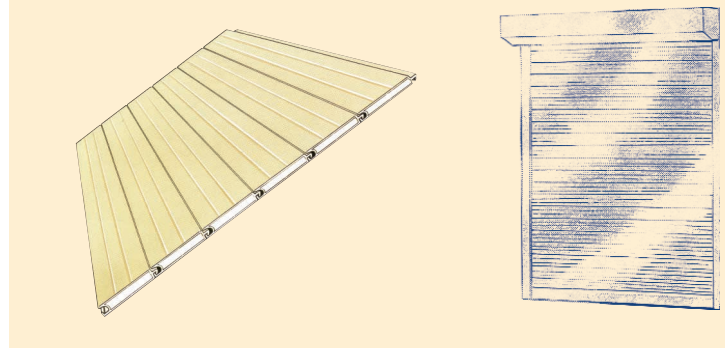

Minimum width:
600mm
Maximum width:
3 500mm
Standard profile width:
40mm

Electric operation standard.

Available in reveal (within the window cavity) or face-fixed options.

Intercept Roller Shutters are designed to be fitted during the construction of your house utilising the wall cavity, or can fitted to an existing home.

A choice of colour

Intercept Roller Shutters can be powder-coated with a choice of colours to match any decor.

Robust Construction

Strong interlocking profiles and deep side channels resist forced entry by intruders.

Easy to Operate

The standard Intercept Roller Shutter is controlled with an internal tubular electric motor via an electric switch inside your home. Remote control also available.

Total Privacy

A special foam filled profile is available, providing extra insulation and reducing noise levels by up to 50% (Colour: Titania White Only)

Cross Section-General View

Available from: