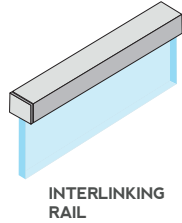

All of the Edge systems have a choice of four elegantly styled handrails, with an additional interlinking rail available for the 10mm toughened semi frameless glass finish, which is mounted onto a handrail bracket, fixed to the face of balustrade posts. Alternatively, 13.2mm laminated glass can be used with a slim 6mm protective top cap.

FULL HEIGHT
TOP FIX

SPLIT RAIL
FACE FIX

FULL HEIGHT
TOP FIX

SPLIT RAIL
FACE FIX

CONTEMPORARY BALUSTER

17mm square baluster in either full height or split rail. Top fix or face fix.

TRADITIONAL BALUSTER

60mm or 123mm slat baluster in either full height or split rail. Top fix or face fix.

HANDRAIL DESIGNS

AEROFOIL HANDRAIL

AEROFOIL HANDRAIL - TWIN POCKET

RECTANGULAR HANDRAIL

ROUND HANDRAIL

INTERLINKING RAIL

HANDRAIL BRACKET

LAMINATED GLASS TOP PROTECTION CAP

TYPICAL FIXING DETAILS

CONCEALED FACE FIX TO TIMBER

CONCEALED FACE FIX TO WATERPROOF DECK

CONCEALED FACE FIX TO STEEL

TOP FIX TO CONCRETE

TOP FIX TO TIMBER

FACE FIX TO TIMBER WITH GUTTER BRACKET

The above represents only a few of the fixing details available—see your authorised HomePlus dealer for more details.