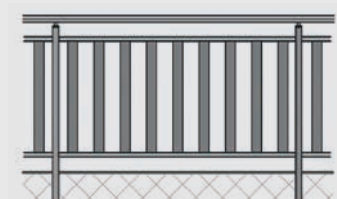

SUPERIOR SAFETY BARRIER, IN A STYLE OF YOUR CHOICE

The Edge balustrade system is a stylish solution for safety barriers on decks, stairways, balconies, handrails or as pool fencing.

Made from high quality aluminium, the Edge balustrade system can incorporate either toughened glass panels or aluminium balusters, with a choice of finished styles such as framed glass, semi-frameless glass and split rail balusters. It has also been developed to offer a greater variety of modern finishes, such as hidden fixings and a special gutter bracket system for fixing onto floating and waterproof decks.

All of the Edge systems have a choice of four elegantly styled handrails, with an additional interlinking rail available for the 10mm toughened semi frameless glass finish, which is mounted onto a handrail bracket, fixed to the face of balustrade posts. Alternatively, 13.2mm laminated glass can be used with a slim 6mm protective top cap.

SEMI-FRAMELESS GLASS

10mm toughened glass in a pocketed post with a handrail top or front mounted, or front mounted interlinking rail. Or 13.2mm laminated glass with capping. Top fix or face fix.

BALUSTER SERIES

FULL HEIGHT
TOP FIX

SPLIT RAIL
FACE FIX

FULL HEIGHT
TOP FIX

SPLIT RAIL
FACE FIX

CONTEMPORARY BALUSTER

17mm square baluster in either full height or split rail. Top fix or face fix.

TRADITIONAL BALUSTER

60mm or 123mm slat baluster in either full height or split rail. Top fix or face fix.