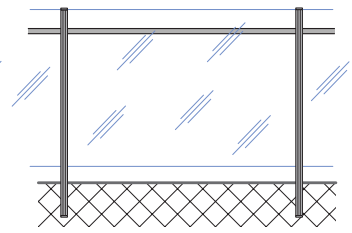

SUPERIOR SAFETY BARRIER, IN A STYLE OF YOUR CHOICE

The Edge balustrade system is a stylish solution for safety barriers on decks, stairways, balconies, handrails or as pool fencing.

Made from high quality aluminium, the Edge balustrade system can incorporate either toughened glass panels or aluminium balusters, with a choice of finished styles such as framed glass, semi-frameless glass and split rail balusters. It has also been developed to offer a greater variety of modern finishes, such as hidden fixings and a special gutter bracket system for fixing onto floating and waterproof decks.

All of the Edge systems have a choice of four elegantly styled handrails, with an additional interlinking rail available for the 10mm toughened semi frameless glass finish, which is mounted onto a handrail bracket, fixed to the face of balustrade posts. Alternatively, 13.2mm laminated glass can be used with a slim 6mm protective top cap.

GLASS SERIES

FULL HEIGHT
TOP FIX

SPLIT RAIL
FACE FIX

GLASS WITH HANDRAIL
TOP FIX

GLASS WITH HANDRAIL,
GUTTER BRACKET. FACE FIX

LAMINATED GLASS WITH
TOP CAP. TOP FIX

GLASS WITH INTERLINKING RAIL
(FRONT MOUNTED). FACE FIX

FRAMED GLASS

6mm glass inline or in a pocketed post, framed with a top and bottom rail, full height or split rail. Top fix or face fix.

SEMI-FRAMELESS GLASS

8mm glass in a pocketed post, with a handrail. Top fix or face fix.