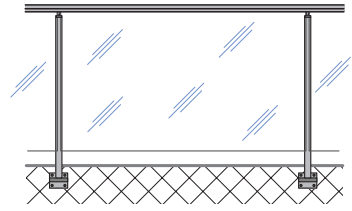

SUPERIOR SAFETY BARRIER, IN A STYLE OF YOUR CHOICE

The Edge balustrade system is a stylish solution for safety barriers on decks, stairways, balconies, handrails or as pool fencing.

Made from high quality aluminium, the Edge balustrade system can incorporate either toughened glass panels or aluminium balusters, with a choice of finished styles such as framed glass, semi-frameless glass and split rail balusters. It has also been developed to offer a greater variety of modern finishes, such as hidden fixings and a special gutter bracket system for fixing onto floating and waterproof decks.

All of the Edge systems have a choice of four elegantly styled handrails, with an additional interlinking rail available for the 10mm toughened semi frameless glass finish, which is mounted onto a handrail bracket, fixed to the face of balustrade posts. Alternatively, 13.2mm laminated glass can be used with a slim 6mm protective top cap.

GLASS SERIES

FULL HEIGHT
TOP FIX

SPLIT RAIL
FACE FIX

GLASS WITH HANDRAIL
TOP FIX

GLASS WITH HANDRAIL,
GUTTER BRACKET. FACE FIX

LAMINATED GLASS WITH
TOP CAP. TOP FIX

GLASS WITH INTERLINKING RAIL
(FRONT MOUNTED). FACE FIX

FRAMED GLASS

6mm glass inline or in a pocketed post, framed with a top and bottom rail, full height or split rail. Top fix or face fix.

SEMI-FRAMELESS GLASS

8mm glass in a pocketed post, with a handrail. Top fix or face fix.