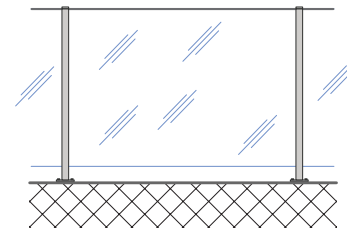

SUPERIOR SAFETY BARRIER, IN A STYLE OF YOUR CHOICE

The Edge balustrade system is a stylish solution for safety barriers on decks, stairways, balconies, handrails or as pool fencing.

Made from high quality aluminium, the Edge balustrade system can incorporate either toughened glass panels or aluminium balusters, with a choice of finished styles such as framed glass, semi-frameless glass and split rail balusters. It has also been developed to offer a greater variety of modern finishes, such as hidden fixings and a special gutter bracket system for fixing onto floating and waterproof decks.

All of the Edge systems have a choice of four elegantly styled handrails, with an additional interlinking rail available for the 10mm toughened semi frameless glass finish, which is mounted onto a handrail bracket, fixed to the face of balustrade posts. Alternatively, 13.2mm laminated glass can be used with a slim 6mm protective top cap.

GLASS SERIES

FULL HEIGHT
TOP FIX

SPLIT RAIL
FACE FIX

GLASS WITH HANDRAIL
TOP FIX

GLASS WITH HANDRAIL,
GUTTER BRACKET. FACE FIX

LAMINATED GLASS WITH
TOP CAP. TOP FIX

GLASS WITH INTERLINKING RAIL
(FRONT MOUNTED). FACE FIX

FRAMED GLASS

6mm glass inline or in a pocketed post, framed with a top and bottom rail, full height or split rail. Top fix or face fix.

SEMI-FRAMELESS GLASS

8mm glass in a pocketed post, with a handrail. Top fix or face fix.