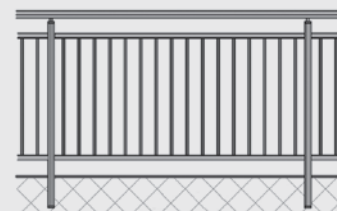

SUPERIOR SAFETY BARRIER, IN A STYLE OF YOUR CHOICE

The Edge balustrade system is a stylish solution for safety barriers on decks, stairways, balconies, handrails or as pool fencing.

Made from high quality aluminium, the Edge balustrade system can incorporate either toughened glass panels or aluminium balusters, with a choice of finished styles such as framed glass, semi-frameless glass and split rail balusters. It has also been developed to offer a greater variety of modern finishes, such as hidden fixings and a special gutter bracket system for fixing onto floating and waterproof decks.

All of the Edge systems have a choice of four elegantly styled handrails, with an additional interlinking rail available for the 10mm toughened semi frameless glass finish, which is mounted onto a handrail bracket, fixed to the face of balustrade posts. Alternatively, 13.2mm laminated glass can be used with a slim 6mm protective top cap.

SEMI-FRAMELESS GLASS

10mm toughened glass in a pocketed post with a handrail top or front mounted, or front mounted interlinking rail. Or 13.2mm laminated glass with capping. Top fix or face fix.

BALUSTER SERIES

FULL HEIGHT
TOP FIX

SPLIT RAIL
FACE FIX

FULL HEIGHT
TOP FIX

SPLIT RAIL
FACE FIX

CONTEMPORARY BALUSTER

17mm square baluster in either full height or split rail. Top fix or face fix.

TRADITIONAL BALUSTER

60mm or 123mm slat baluster in either full height or split rail. Top fix or face fix.