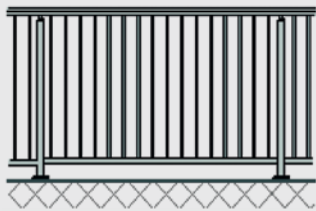

BALUSTER SERIES

FULL HEIGHT
TOP FIX