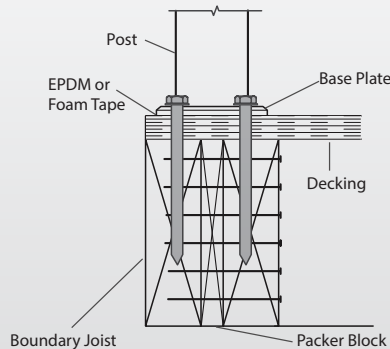

SUPERIOR SAFETY BARRIER, IN A STYLE OF YOUR CHOICE

The Edge balustrade system is a stylish solution for safety barriers on decks, stairways, balconies, handrails or as pool fencing.

Made from high quality aluminium, the Edge balustrade system can incorporate either toughened glass panels or aluminium balusters, with a choice of finished styles such as framed glass, semi-frameless glass and split rail balusters. It has also been developed to offer a greater variety of modern finishes, such as hidden fixings and a special gutter bracket system for fixing onto floating and waterproof decks.

All of the Edge systems have a choice of four elegantly styled handrails, with an additional interlinking rail available for the 10mm toughened semi frameless glass finish, which is mounted onto a handrail bracket, fixed to the face of balustrade posts. Alternatively, 13.2mm laminated glass can be used with a slim 6mm protective top cap.

HANDRAIL DESIGNS

AEROFOIL HANDRAIL

AEROFOIL HANDRAIL - TWIN POCKET

RECTANGULAR HANDRAIL

ROUND HANDRAIL

INTERLINKING RAIL

HANDRAIL BRACKET

LAMINATED GLASS TOP PROTECTION CAP

TYPICAL FIXING DETAILS

CONCEALED FACE FIX TO TIMBER

CONCEALED FACE FIX TO WATERPROOF DECK

CONCEALED FACE FIX TO STEEL

TOP FIX TO CONCRETE

TOP FIX TO TIMBER

FACE FIX TO TIMBER WITH GUTTER BRACKET

The above represents only a few of the fixing details available—see your authorised HomePlus dealer for more details.