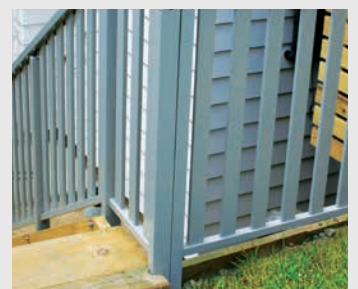

SUPERIOR SAFETY BARRIER, IN A STYLE OF YOUR CHOICE

The Edge balustrade system is a stylish solution for safety barriers on decks, stairways, balconies, handrails or as pool fencing.

Made from high quality aluminium, the Edge balustrade system can incorporate either toughened glass panels or aluminium balusters, with a choice of finished styles such as framed glass, semi-frameless glass and split rail balusters. It has also been developed to offer a greater variety of modern finishes, such as hidden fixings and a special gutter bracket system for fixing onto floating and waterproof decks.

FULL HEIGHT
TOP FIX

SPLIT RAIL
FACE FIX

FULL HEIGHT
TOP FIX

SPLIT RAIL
FACE FIX

CONTEMPORARY BALUSTER

17mm square baluster in either full height or split rail. Top fix or face fix.

TRADITIONAL BALUSTER

60mm or 123mm slat baluster in either full height or split rail. Top fix or face fix.