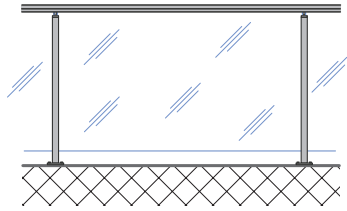

SUPERIOR SAFETY BARRIER, IN A STYLE OF YOUR CHOICE

The Edge balustrade system is a stylish solution for safety barriers on decks, stairways, balconies, handrails or as pool fencing.

Made from high quality aluminium, the Edge balustrade system can incorporate either toughened glass panels or aluminium balusters, with a choice of finished styles such as framed glass, semi-frameless glass and split rail balusters. It has also been developed to offer a greater variety of modern finishes, such as hidden fixings and a special gutter bracket system for fixing onto floating and waterproof decks.

All of the Edge systems have a choice of four elegantly styled handrails, with an additional interlinking rail available for the 10mm toughened semi frameless glass finish, which is mounted onto a handrail bracket, fixed to the face of balustrade posts. Alternatively, 13.2mm laminated glass can be used with a slim 6mm protective top cap.

GLASS SERIES

FULL HEIGHT
TOP FIX

SPLIT RAIL
FACE FIX

GLASS WITH HANDRAIL
TOP FIX

GLASS WITH HANDRAIL,
GUTTER BRACKET. FACE FIX

LAMINATED GLASS WITH
TOP CAP. TOP FIX

GLASS WITH INTERLINKING RAIL
(FRONT MOUNTED). FACE FIX

FRAMED GLASS

6mm glass inline or in a pocketed post, framed with a top and bottom rail, full height or split rail. Top fix or face fix.

SEMI-FRAMELESS GLASS

8mm glass in a pocketed post, with a handrail. Top fix or face fix.