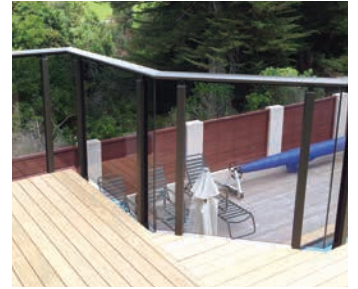

SEMI-FRAMELESS GLASS

8mm glass in a pocketed post, with a handrail. Top fix or face fix.