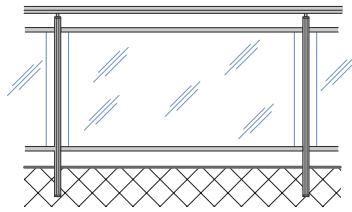

SUPERIOR SAFETY BARRIER, IN A STYLE OF YOUR CHOICE

The Edge balustrade system is a stylish solution for safety barriers on decks, stairways, balconies, handrails or as pool fencing.

Made from high quality aluminium, the Edge balustrade system can incorporate either toughened glass panels or aluminium balusters, with a choice of finished styles such as framed glass, semi-frameless glass and split rail balusters. It has also been developed to offer a greater variety of modern finishes, such as hidden fixings and a special gutter bracket system for fixing onto floating and waterproof decks.

All of the Edge systems have a choice of four elegantly styled handrails, with an additional interlinking rail available for the 10mm toughened semi frameless glass finish, which is mounted onto a handrail bracket, fixed to the face of balustrade posts. Alternatively, 13.2mm laminated glass can be used with a slim 6mm protective top cap.

GLASS SERIES

FULL HEIGHT
TOP FIX

SPLIT RAIL
FACE FIX

GLASS WITH HANDRAIL
TOP FIX

GLASS WITH HANDRAIL,
GUTTER BRACKET. FACE FIX

LAMINATED GLASS WITH
TOP CAP. TOP FIX

GLASS WITH INTERLINKING RAIL
(FRONT MOUNTED). FACE FIX

FRAMED GLASS

6mm glass inline or in a pocketed post, framed with a top and bottom rail, full height or split rail. Top fix or face fix.

SEMI-FRAMELESS GLASS

8mm glass in a pocketed post, with a handrail. Top fix or face fix.