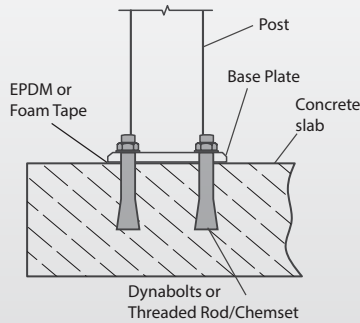

TYPICAL FIXING DETAILS

CONCEALED FACE FIX TO TIMBER

CONCEALED FACE FIX TO WATERPROOF DECK

CONCEALED FACE FIX TO STEEL

TOP FIX TO CONCRETE

TOP FIX TO TIMBER

FACE FIX TO TIMBER WITH GUTTER BRACKET

The above represents only a few of the fixing details available—see your authorised HomePlus dealer for more details.