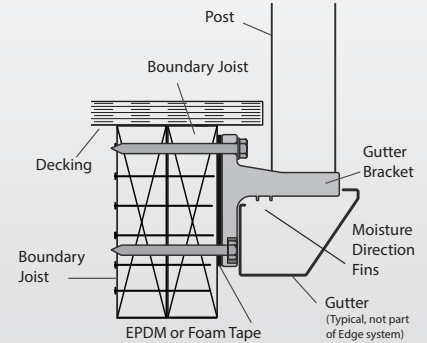

All of the Edge systems have a choice of four elegantly styled handrails, with an additional interlinking rail available for the 10mm toughened semi frameless glass finish, which is mounted onto a handrail bracket, fixed to the face of balustrade posts. Alternatively, 13.2mm laminated glass can be used with a slim 6mm protective top cap.

HANDRAIL DESIGNS

AEROFOIL HANDRAIL

AEROFOIL HANDRAIL - TWIN POCKET

RECTANGULAR HANDRAIL

ROUND HANDRAIL

INTERLINKING RAIL

HANDRAIL BRACKET

LAMINATED GLASS TOP PROTECTION CAP

TYPICAL FIXING DETAILS

CONCEALED FACE FIX TO TIMBER

CONCEALED FACE FIX TO WATERPROOF DECK

CONCEALED FACE FIX TO STEEL

TOP FIX TO CONCRETE

TOP FIX TO TIMBER

FACE FIX TO TIMBER WITH GUTTER BRACKET

The above represents only a few of the fixing details available—see your authorised HomePlus dealer for more details.

*For warranty terms & conditions see www.homeplus.co.nz

Available from:

Our team of professionals will help you to customise your new balustrade or pool fencing, with an onsite consultation that includes a free measure and quote.