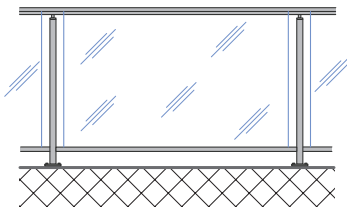

SUPERIOR SAFETY BARRIER, IN A STYLE OF YOUR CHOICE

The Edge balustrade system is a stylish solution for safety barriers on decks, stairways, balconies, handrails or as pool fencing.

Made from high quality aluminium, the Edge balustrade system can incorporate either toughened glass panels or aluminium balusters, with a choice of finished styles such as framed glass, semi-frameless glass and split rail balusters. It has also been developed to offer a greater variety of modern finishes, such as hidden fixings and a special gutter bracket system for fixing onto floating and waterproof decks.

All of the Edge systems have a choice of four elegantly styled handrails, with an additional interlinking rail available for the 10mm toughened semi frameless glass finish, which is mounted onto a handrail bracket, fixed to the face of balustrade posts. Alternatively, 13.2mm laminated glass can be used with a slim 6mm protective top cap.

GLASS SERIES

FULL HEIGHT
TOP FIX

SPLIT RAIL
FACE FIX

GLASS WITH HANDRAIL
TOP FIX

GLASS WITH HANDRAIL,
GUTTER BRACKET. FACE FIX

LAMINATED GLASS WITH
TOP CAP. TOP FIX

GLASS WITH INTERLINKING RAIL
(FRONT MOUNTED). FACE FIX

FRAMED GLASS

6mm glass inline or in a pocketed post, framed with a top and bottom rail, full height or split rail. Top fix or face fix.

SEMI-FRAMELESS GLASS

8mm glass in a pocketed post, with a handrail. Top fix or face fix.