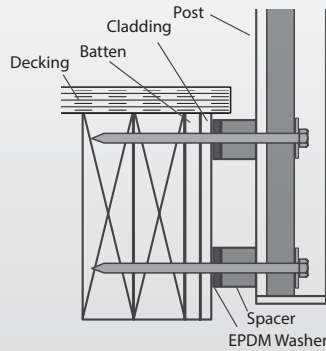

FULL HEIGHT
TOP FIX

SPLIT RAIL
FACE FIX

FULL HEIGHT
TOP FIX

SPLIT RAIL
FACE FIX

CONTEMPORARY BALUSTER

17mm square baluster in either full height or split rail. Top fix or face fix.

TRADITIONAL BALUSTER

60mm or 123mm slat baluster in either full height or split rail. Top fix or face fix.

HANDRAIL DESIGNS

AEROFOIL HANDRAIL

AEROFOIL HANDRAIL - TWIN POCKET

RECTANGULAR HANDRAIL

ROUND HANDRAIL

INTERLINKING RAIL

HANDRAIL BRACKET

LAMINATED GLASS TOP PROTECTION CAP

TYPICAL FIXING DETAILS

CONCEALED FACE FIX TO TIMBER

CONCEALED FACE FIX TO WATERPROOF DECK

CONCEALED FACE FIX TO STEEL

TOP FIX TO CONCRETE

TOP FIX TO TIMBER

FACE FIX TO TIMBER WITH GUTTER BRACKET

The above represents only a few of the fixing details available—see your authorised HomePlus dealer for more details.