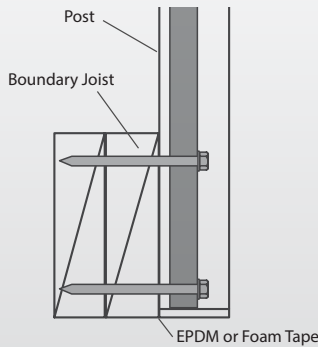

All of the Edge systems have a choice of four elegantly styled handrails, with an additional interlinking rail available for the 10mm toughened semi frameless glass finish, which is mounted onto a handrail bracket, fixed to the face of balustrade posts. Alternatively, 13.2mm laminated glass can be used with a slim 6mm protective top cap.

FULL HEIGHT
TOP FIX

SPLIT RAIL
FACE FIX

FULL HEIGHT
TOP FIX

SPLIT RAIL
FACE FIX

CONTEMPORARY BALUSTER

17mm square baluster in either full height or split rail. Top fix or face fix.

TRADITIONAL BALUSTER

60mm or 123mm slat baluster in either full height or split rail. Top fix or face fix.

HANDRAIL DESIGNS

AEROFOIL HANDRAIL

AEROFOIL HANDRAIL - TWIN POCKET

RECTANGULAR HANDRAIL

ROUND HANDRAIL

INTERLINKING RAIL

HANDRAIL BRACKET

LAMINATED GLASS TOP PROTECTION CAP

TYPICAL FIXING DETAILS

CONCEALED FACE FIX TO TIMBER

CONCEALED FACE FIX TO WATERPROOF DECK

CONCEALED FACE FIX TO STEEL

TOP FIX TO CONCRETE

TOP FIX TO TIMBER

FACE FIX TO TIMBER WITH GUTTER BRACKET

The above represents only a few of the fixing details available—see your authorised HomePlus dealer for more details.