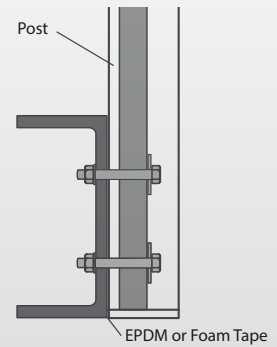

All of the Edge systems have a choice of four elegantly styled handrails, with an additional interlinking rail available for the 10mm toughened semi frameless glass finish, which is mounted onto a handrail bracket, fixed to the face of balustrade posts. Alternatively, 13.2mm laminated glass can be used with a slim 6mm protective top cap.

HANDRAIL DESIGNS

AEROFOIL HANDRAIL

AEROFOIL HANDRAIL - TWIN POCKET

RECTANGULAR HANDRAIL

ROUND HANDRAIL

INTERLINKING RAIL

HANDRAIL BRACKET

LAMINATED GLASS TOP PROTECTION CAP

TYPICAL FIXING DETAILS

CONCEALED FACE FIX TO TIMBER

CONCEALED FACE FIX TO WATERPROOF DECK

CONCEALED FACE FIX TO STEEL

TOP FIX TO CONCRETE

TOP FIX TO TIMBER

FACE FIX TO TIMBER WITH GUTTER BRACKET

The above represents only a few of the fixing details available—see your authorised HomePlus dealer for more details.