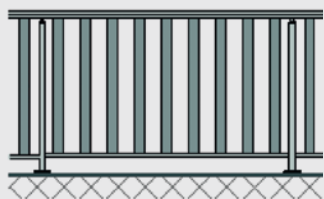

SUPERIOR SAFETY BARRIER, IN A STYLE OF YOUR CHOICE

The Edge balustrade system is a stylish solution for safety barriers on decks, stairways, balconies, handrails or as pool fencing.

Made from high quality aluminium, the Edge balustrade system can incorporate either toughened glass panels or aluminium balusters, with a choice of finished styles such as framed glass, semi-frameless glass and split rail balusters. It has also been developed to offer a greater variety of modern finishes, such as hidden fixings and a special gutter bracket system for fixing onto floating and waterproof decks.

All of the Edge systems have a choice of four elegantly styled handrails, with an additional interlinking rail available for the 10mm toughened semi frameless glass finish, which is mounted onto a handrail bracket, fixed to the face of balustrade posts. Alternatively, 13.2mm laminated glass can be used with a slim 6mm protective top cap.

SEMI-FRAMELESS GLASS

10mm toughened glass in a pocketed post with a handrail top or front mounted, or front mounted interlinking rail. Or 13.2mm laminated glass with capping. Top fix or face fix.

BALUSTER SERIES

FULL HEIGHT
TOP FIX

SPLIT RAIL
FACE FIX

FULL HEIGHT
TOP FIX

SPLIT RAIL
FACE FIX

CONTEMPORARY BALUSTER

17mm square baluster in either full height or split rail. Top fix or face fix.

TRADITIONAL BALUSTER

60mm or 123mm slat baluster in either full height or split rail. Top fix or face fix.