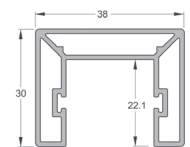

TYPICAL FIXING DETAILS

EDGETEC® MINI POST

EDGETEC® JH CLAMP

EDGETEC® INFINITY

EDGETEC® DISC ANCHOR

INTERLINKING TOP RAIL

Required for all frameless toughened glass balustrades (not required for pool fencing)