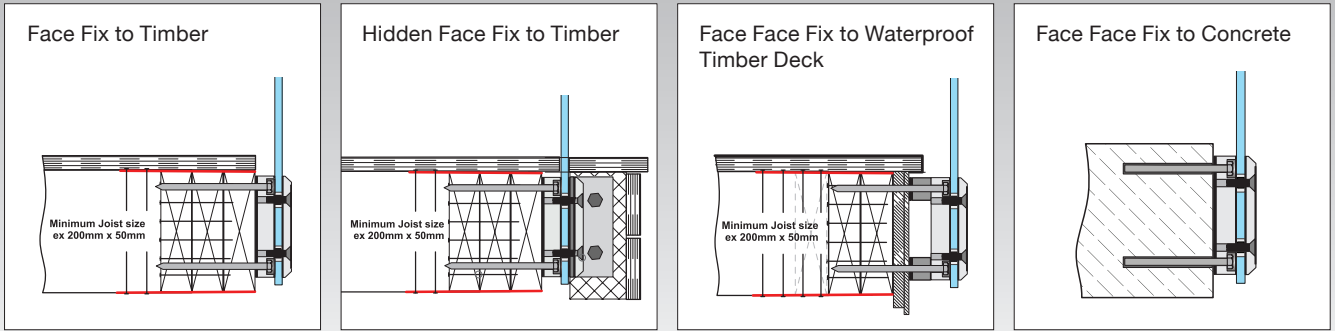

EDGETEC® JH CLAMP