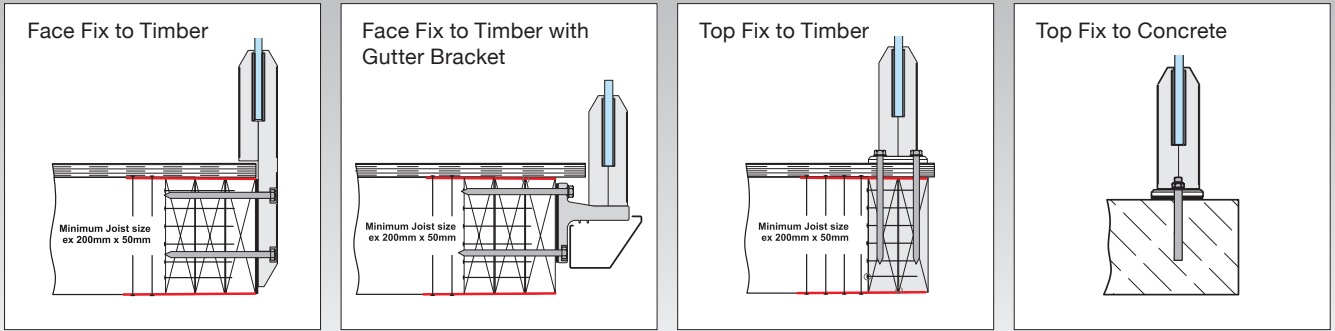

TYPICAL FIXING DETAILS

EDGETEC® MINI POST