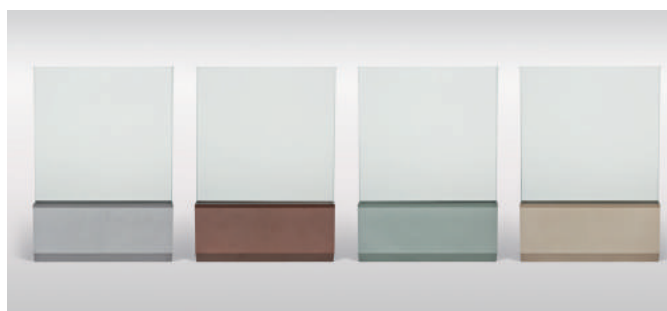

PRODUCT FEATURES AND BENEFITS

- Enjoy Clear Views
- 12mm/15mm Toughened Glass
- Designed and Assembled in New Zealand
- Available in Wide Range of Dulux® Powder Coat Colours
- Complies with NZS1170, NZS4223.3.2016 & FOSP Act 1987
- Suitable for Occupancy Types A, A Other, B, E, C3 Residential & C3 Commercial
- Matching Hydraulic Pool Gate & Panel Clip Hardware
- 5 Year Warranty*
- NZ Patent 630364

CLEAN LINEAR DESIGN

Edgetec Infinity Frameless Glass Balustrade is a Cantilevered top or face fix system that offers a sleek linear design, for clear views.

Manufactured from architectural grade aluminium, the proprietary Infinity clamps fix the 12mm/15mm toughened glass panels without a requirement for holes in the glass. Drawing from the patented technology of the Edgetec Mini Post – Infinity is adjustable, even if the deck moves after installation.

Custom coloured with a choice of over 40 standard Dulux powder coat finishes, Infinity balustrade clamps are set at regular centres, with alignment via a continuous back plate. A matching continuous linear front cover plate and a 38mm x 30mm interlinking top rail finishes off the system, producing a low profile modern look.