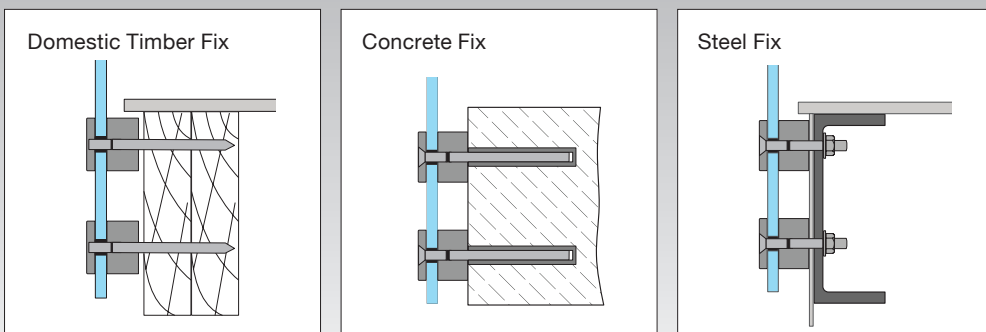

CLEAN LINEAR DESIGN

Edgetec Infinity Frameless Glass Balustrade is a Cantilevered top or face fix system that offers a sleek linear design, for clear views.

Manufactured from architectural grade aluminium, the proprietary Infinity clamps fix the 12mm/15mm toughened glass panels without a requirement for holes in the glass. Drawing from the patented technology of the Edgetec Mini Post – Infinity is adjustable, even if the deck moves after installation.

TYPICAL FIXING DETAILS

EDGETEC® MINI POST

EDGETEC® JH CLAMP

EDGETEC® INFINITY

EDGETEC® DISC ANCHOR

INTERLINKING TOP RAIL

Required for all frameless toughened glass balustrades (not required for pool fencing)

The above represents only a few of the fixing details available—see your authorised HomePlus dealer for more details.

*For warranty terms & conditions see www.homeplus.co.nz

Available from:

Our team of professionals will help you to customise your new balustrade or pool fencing, with an onsite consultation that includes a free measure and quote.