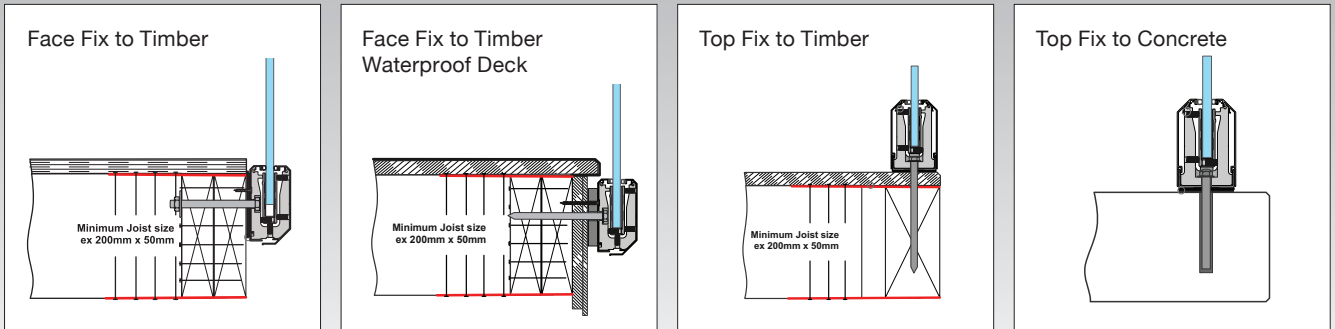

CLEAN LINEAR DESIGN

Edgetec Infinity Frameless Glass Balustrade is a Cantilevered top or face fix system that offers a sleek linear design, for clear views.

Manufactured from architectural grade aluminium, the proprietary Infinity clamps fix the 12mm/15mm toughened glass panels without a requirement for holes in the glass. Drawing from the patented technology of the Edgetec Mini Post – Infinity is adjustable, even if the deck moves after installation.

TYPICAL FIXING DETAILS

EDGETEC® MINI POST

EDGETEC® JH CLAMP

EDGETEC® INFINITY

EDGETEC® DISC ANCHOR

INTERLINKING TOP RAIL

Required for all frameless toughened glass balustrades (not required for pool fencing)